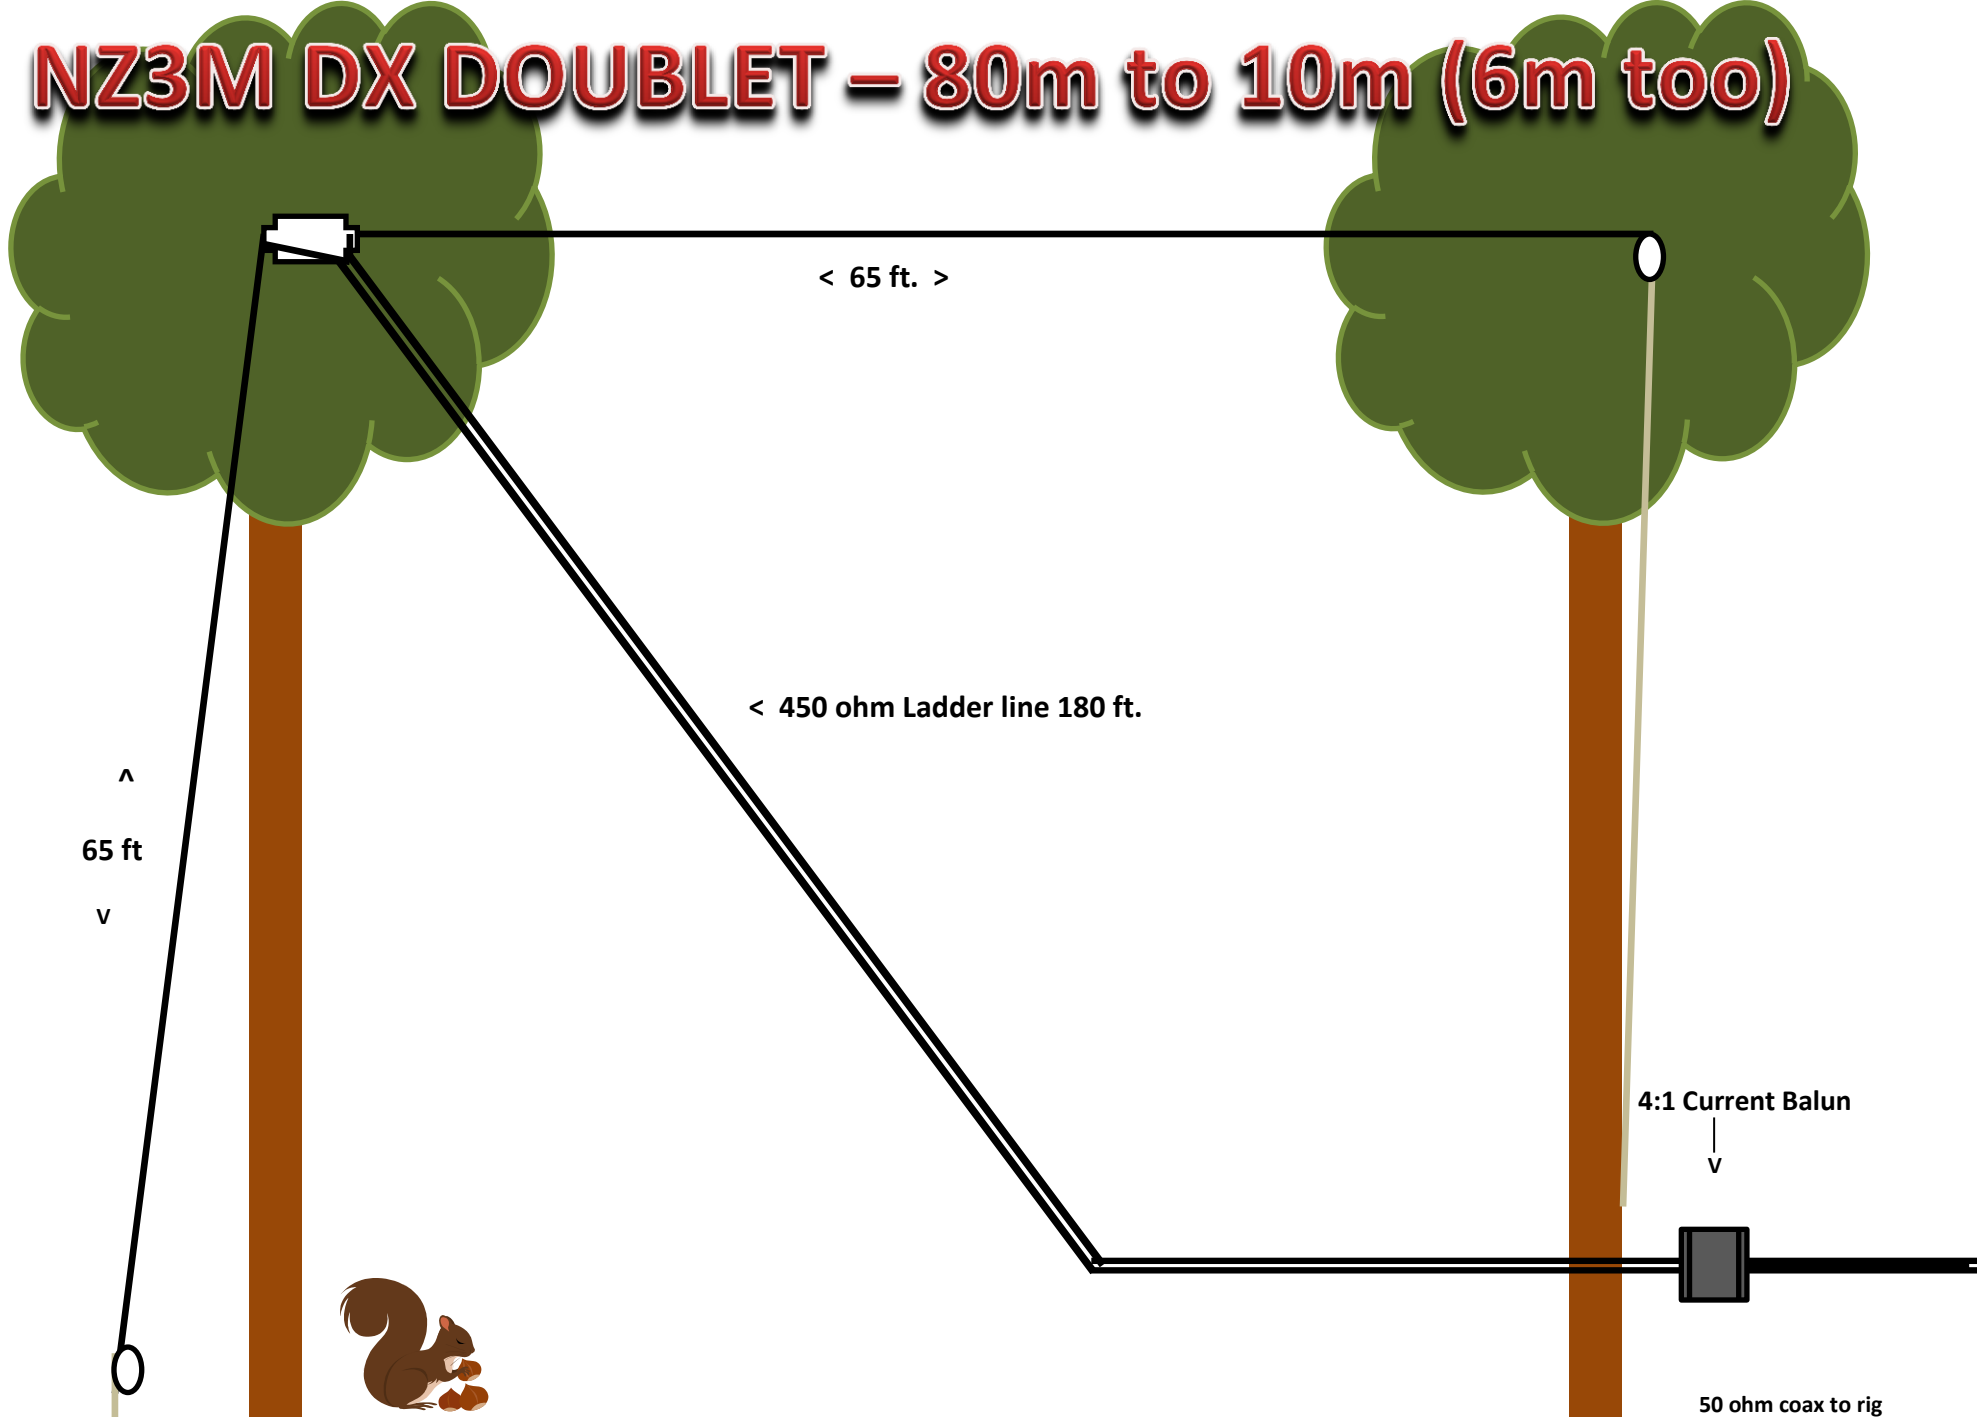

# NZ3M DX DOUBLET – 80m to 10m (6m too)

50 ohm coax to rig